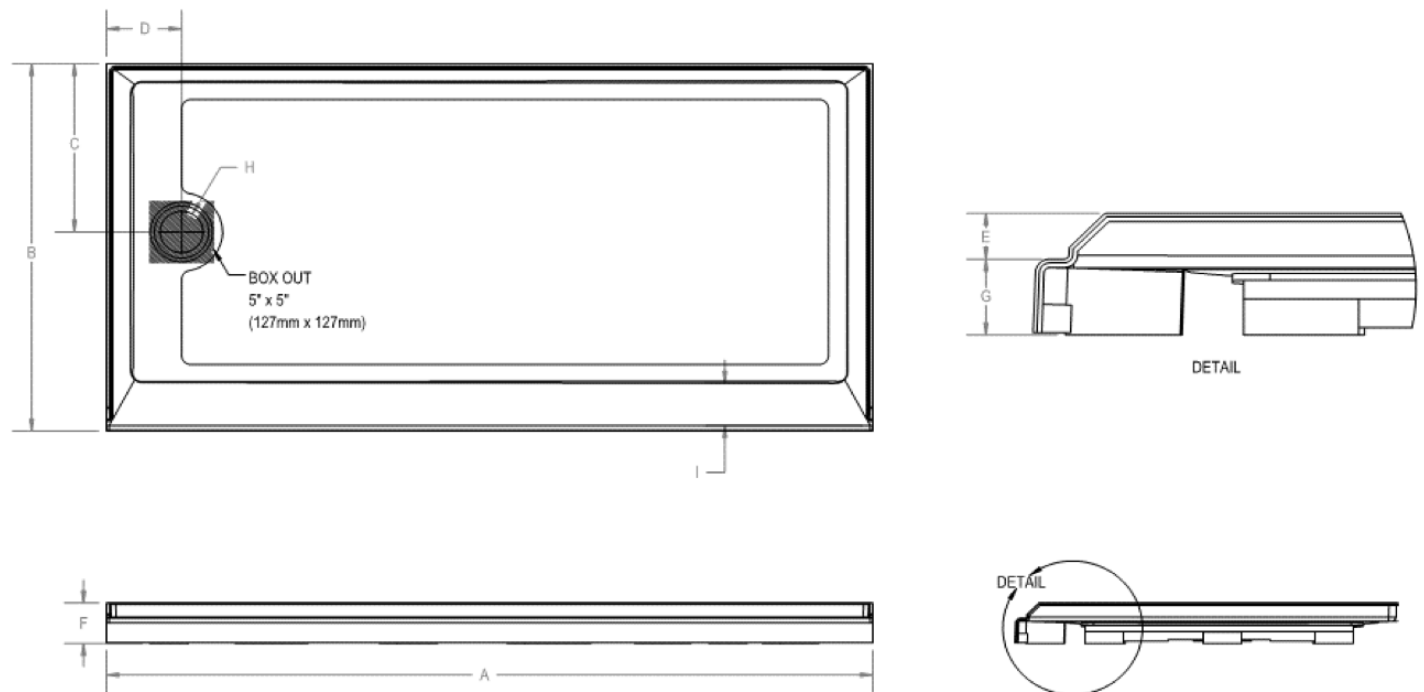

Catalina® 6030 Low-Profile Shower Pan

TECHNICAL SPECIFICATIONS

Dimensions

-	Weight (Empty)	32 lbs (15 kg)
-	Weight (Packaged)	38 lbs (17 kg)
-	Overall Dimensions	60" x 30" x 2-1/16" (1524 mm x 762 mm x 52 mm)
-	Drain Location	Left or Right Hand
-	Floor Loading	27 lbs/ft² (132 kg/m²)
-	Water Pressure Requirement	N/A
A	Overall Width	60" (1524 mm)
B	Overall Depth (Includes Nailing Flange)	30" (762 mm)
C	Drain Rough-In (From Back Wall)	13-3/4" (349 mm)
D	Drain Rough-In (From Side Wall)	5-7/8" (149 mm)
E	Flange Height	1-1/4" (32 mm)
F	Overall Height (Includes Nailing Flange)	3-5/16" (84 mm)
G	Skirt Height	2" (51 mm)
H	Drain Diameter	3-3/8" (86 mm)
I	Threshold Width	3-1/2" (89 mm)

Accessories

-	Drain Kit with Strainer (Sold Separately)	PP69827
-	Drain Cover (Sold Separately)	MM23959 (White)

KEY DIMENSIONS

©2019 Jacuzzi Luxury Bath • For additional information, call Customer Service 800-288-4002 • www.jacuzzi.com/baths
Refer to installation instructions included with fixture before beginning installation. Please confirm product availability and specifications before commencing with any installation work.

PRODUCT SPECIFICATIONS AND AVAILABILITY ARE SUBJECT TO CHANGE WITHOUT NOTICE